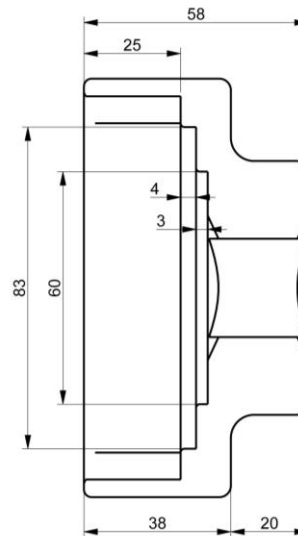

H.C.B-A1561

IVECO WHEEL NUT SOCKET

(Dr. 1", 12 POINT, 85 mm)

- Polygonal wrench for hubs - IVECO.
- Axle nut disassembly
- Suitable for IVECO models
Polygon 85 mm
Inner \varnothing 83 mm - Square 1"